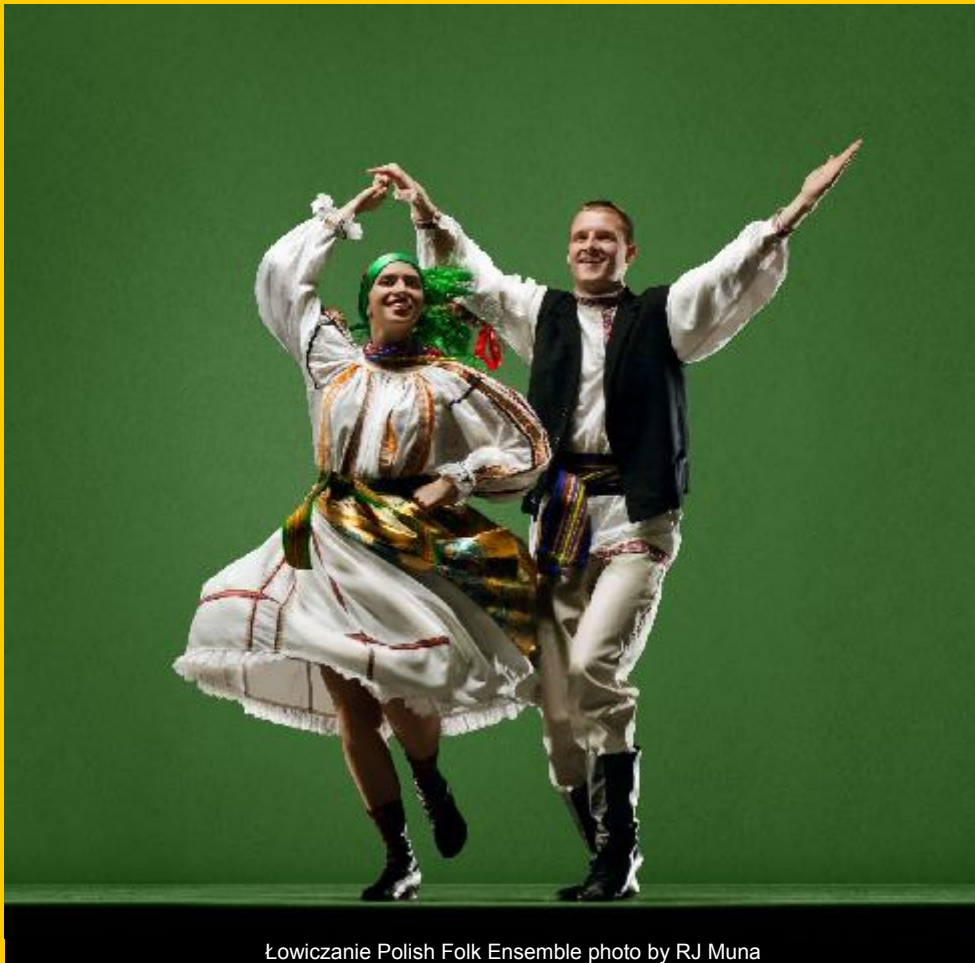

**Get Your Tickets Now for the
33rd Annual *San Francisco Ethnic Dance Festival***

Łowiczanie Polish Folk Ensemble photo by RJ Muna

Come See Łowiczanie Polish Folk Ensemble in the 33rd Annual *San Francisco Ethnic Dance Festival!*

A variety of dances are set to well-known and beloved folk melodies from Eastern Poland and the territories of current-day Belarus and Ukraine, influenced by the myriad of cultures that inhabit the area.